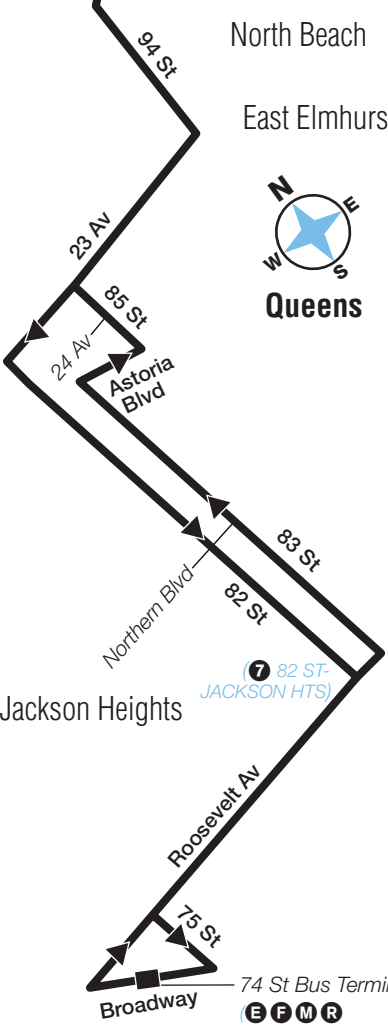

(7 82 ST-JACKSON HTS)

Jackson Heights

74 St Bus Terminal
(E F M R)
JACKSON HTS-ROOSEVELT AV
(7 74 ST-BROADWAY)

Q33 LEGEND

■ Terminal

(E STATION NAME)
Subway Connection