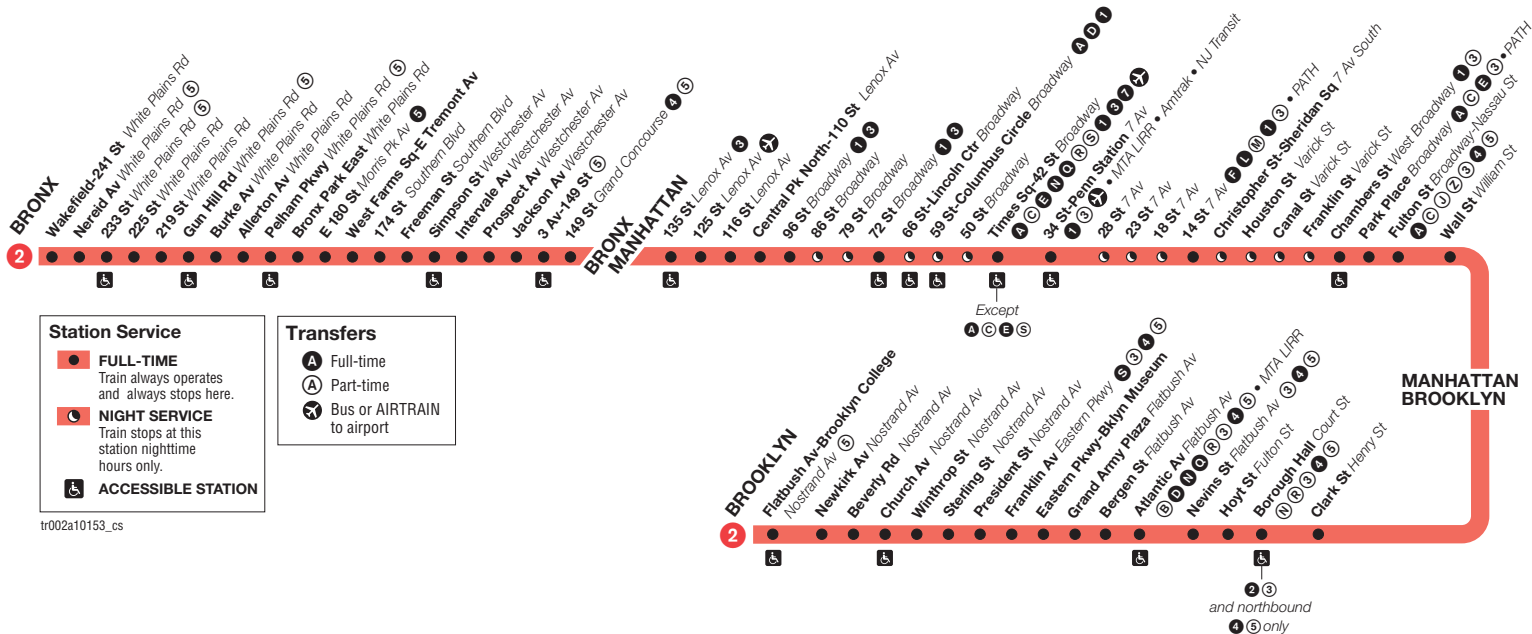

2 7 Avenue Express