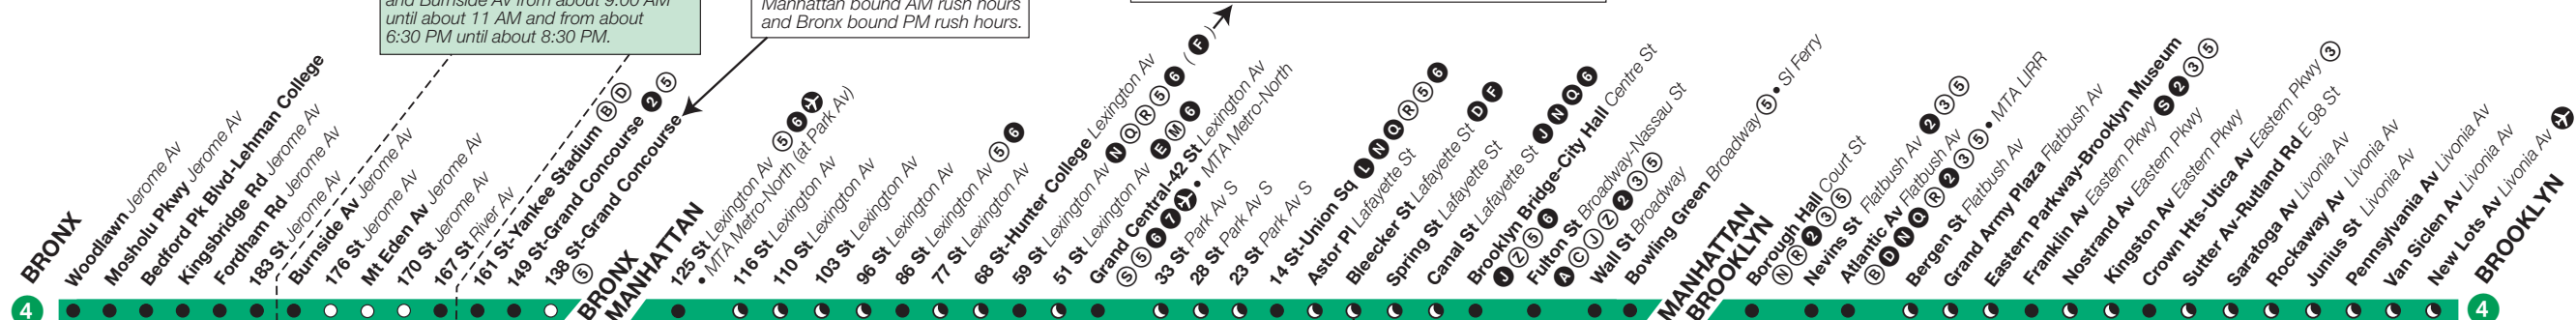

4 Lexington Av Express

Some Woodlawn bound (northbound) trains operate **non-stop** between 167 St and Burnside Av from about 9:00 AM until about 11 AM and from about 6:30 PM until about 8:30 PM.

Station is served full-time **except** Manhattan bound AM rush hours and Bronx bound PM rush hours.

Free transfer via street at Lexington Av/63 St **F** station with MetroCard only.

Station Service

- **FULL-TIME**: Train always operates and always stops here.
- **PART-TIME**: Train does not always operate or sometimes skips this station.
- **NIGHT SERVICE**: Train stops at this station nighttime hours only.
- **ACCESSIBLE STATION**: Station is wheelchair accessible.

Transfers

- **A** Full-time
- **A** Part-time
- **✈** Bus or AIRTRAIN to airport

Except **S**

L N only

D F train transfers available from downtown platform only.

4 5 6 only

4 and **6** only

2 3 and northbound **4 5** only

tr004a10153_cs