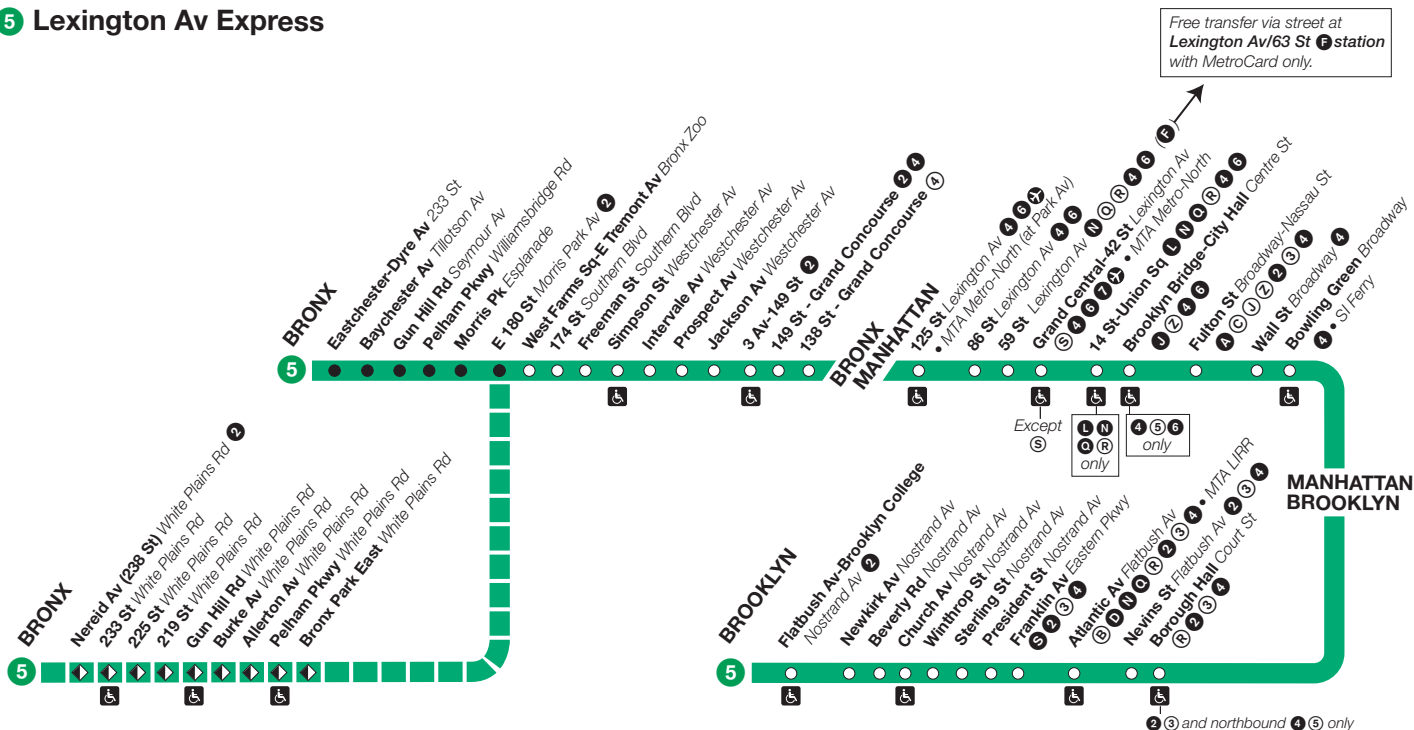

5 Lexington Av Express

Station Service

FULL-TIME

Train always operates and always stops here.

PART-TIME

Train does not always operate or sometimes skips this station.

ROUTE EXTENSION

Train operates in one direction (to Manhattan AM, from Manhattan PM).

ACCESSIBLE STATION

Transfers

Full-time

Part-time

Bus or AIRTRAIN to airport