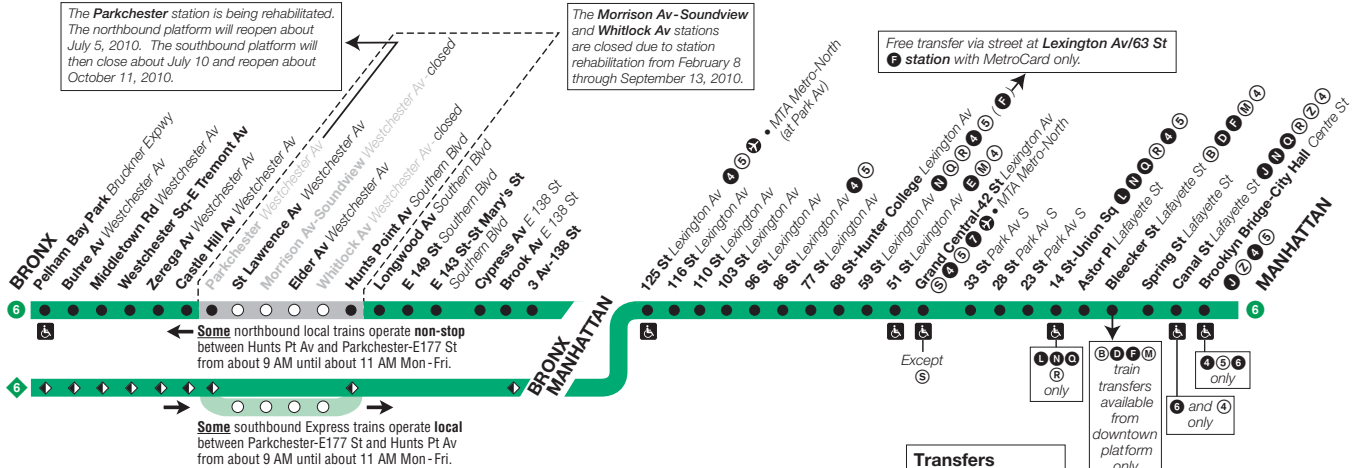

6 trains (denoted below by a color bar) operate express toward Manhattan. Weekday afternoons and evenings, these trains operate express to the Bronx.

**Fares** – All MTA New York City Transit trains (subways and Staten Island Railway) and local buses (including Limited-Stop and +SelectBusService buses at MetroCard® fare collection machines) accept MetroCard. Express buses only accept 7-Day Express Bus Plus MetroCard or Pay-Per-Ride MetroCard. All of our buses and +SelectBusService coin fare collection machines accept exact fare in coins. Dollar bills, pennies, and half-dollar coins are not accepted.

## 6 Lexington Av Local 6 Pelham Bay Park Express

The **Parkchester** station is being rehabilitated. The northbound platform will reopen about July 5, 2010. The southbound platform will then close about July 10 and reopen about October 11, 2010.

The **Morrison Av - Soundview** and **Whitlock Av** stations are closed due to station rehabilitation from February 8 through September 13, 2010.

Free transfer via street at **Lexington Av/63 St** **F** station with MetroCard only.

### PELHAM BAY PARK EXPRESS SERVICE BEGINS:

6 6:12	6:21	6:26	6:33	6:36	6:47	6:52	6:59	7:00	7:05
—	6:21	6:28	6:37	6:40	6:51	6:57	7:03	7:05	7:09
—	6:29	6:37	6:46	6:49	7:00	7:06	7:12	7:14	7:18

Then every 5-7 minutes from Pelham Bay Pk and every 3-6 minutes from Parkchester until: