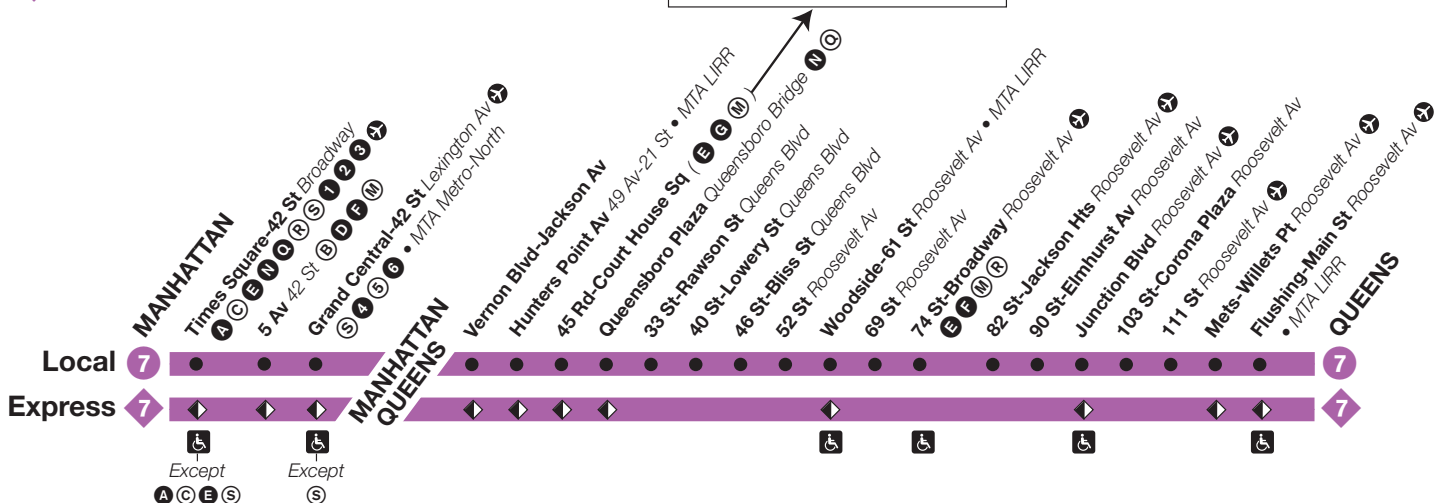

# 7 Flushing Express

Free transfer via street at  
**Long Island City-Court Sq G station**  
 or at **23 St-Ely Av E M station** with  
 MetroCard only.

**Station Service**

- FULL-TIME**  
Train always operates and always stops here.
- ONE-WAY WEEKDAY**  
Train operates in one direction (To Manhattan AM, from Manhattan PM).
- ACCESSIBLE STATION**