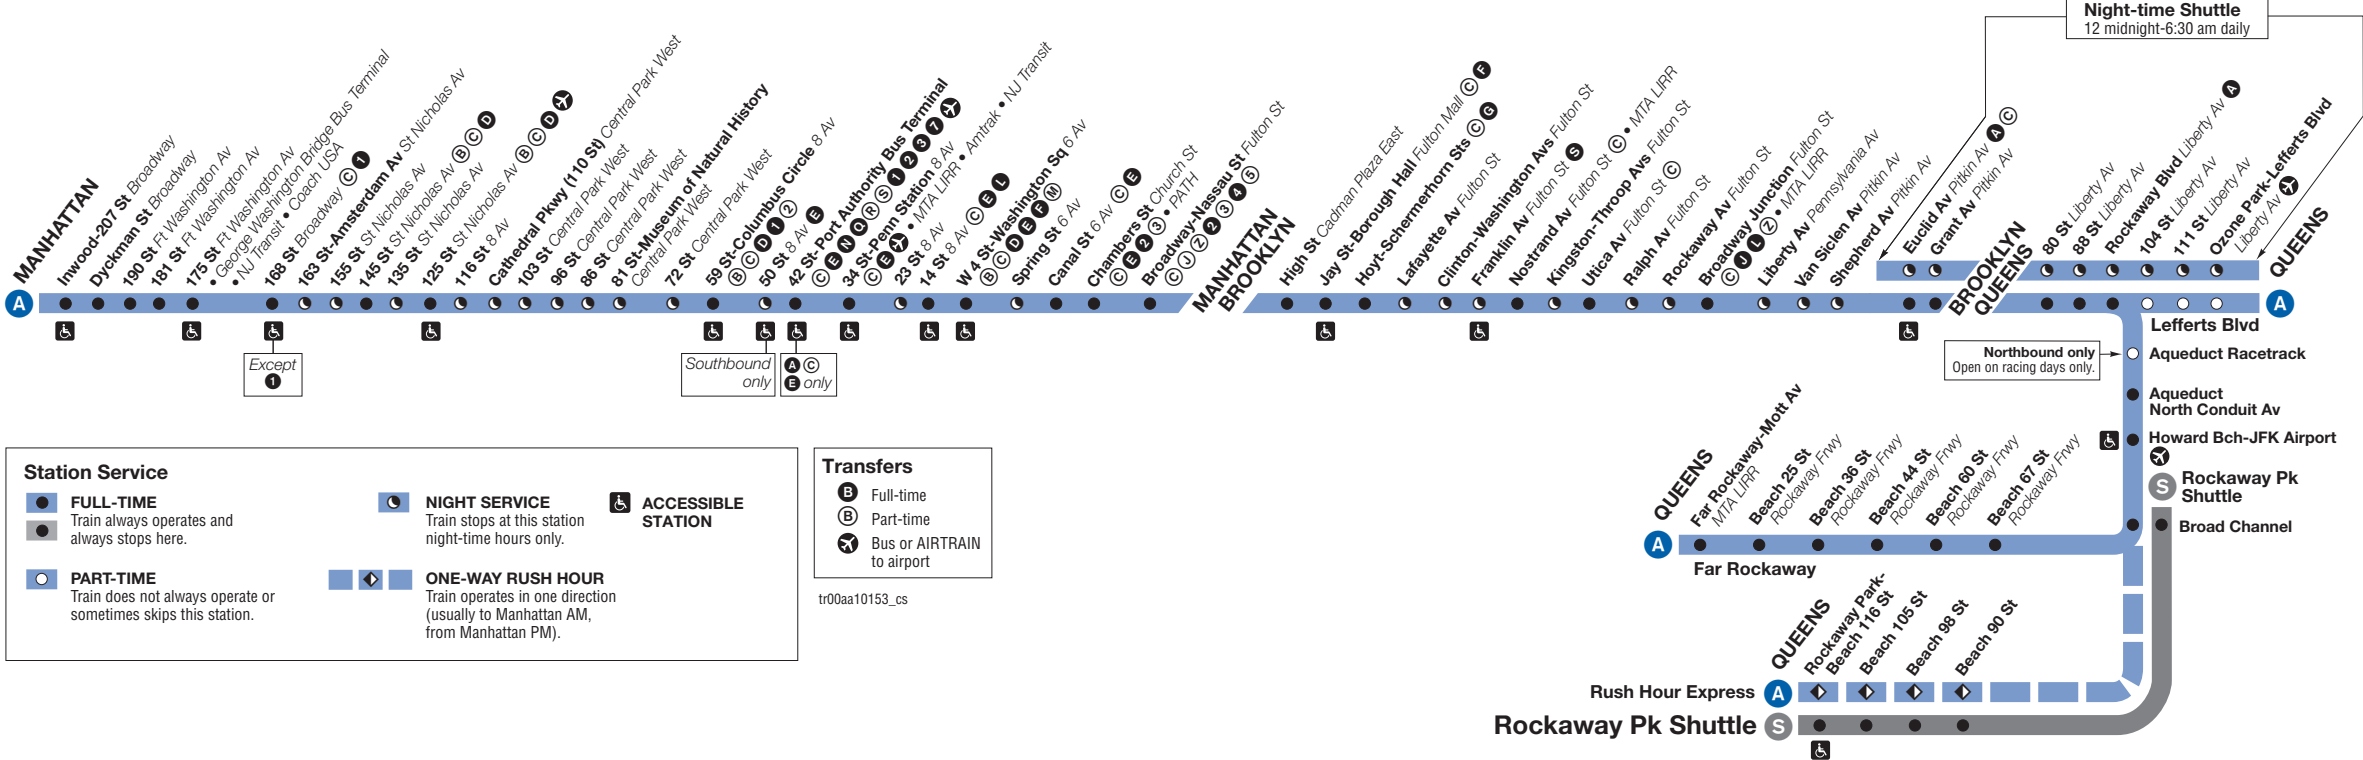

A 8 Avenue Express (with Rockaway Park Shuttle)