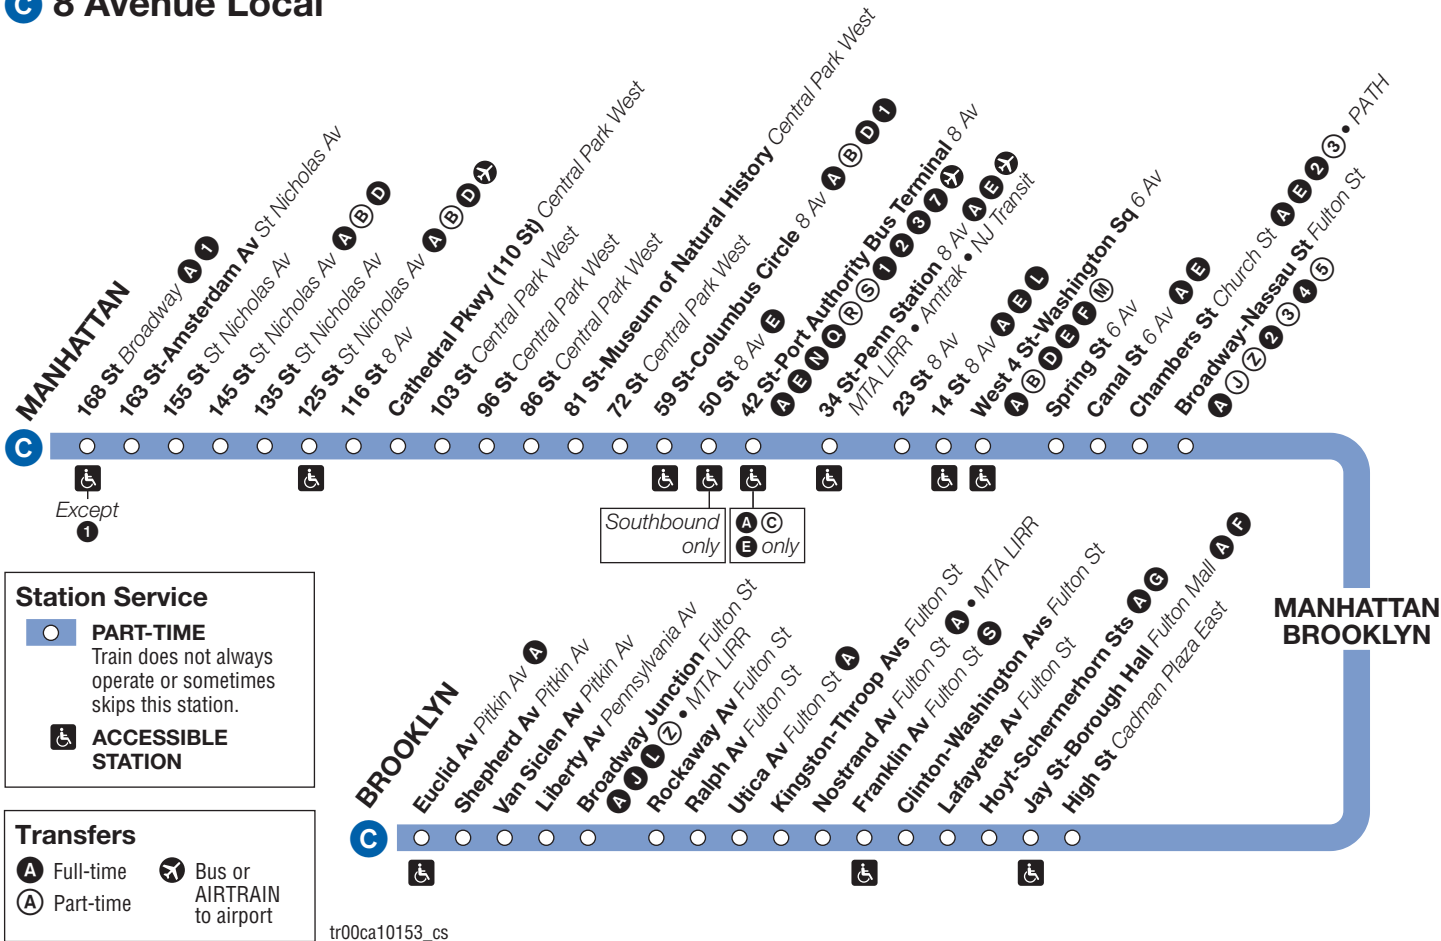

C 8 Avenue Local