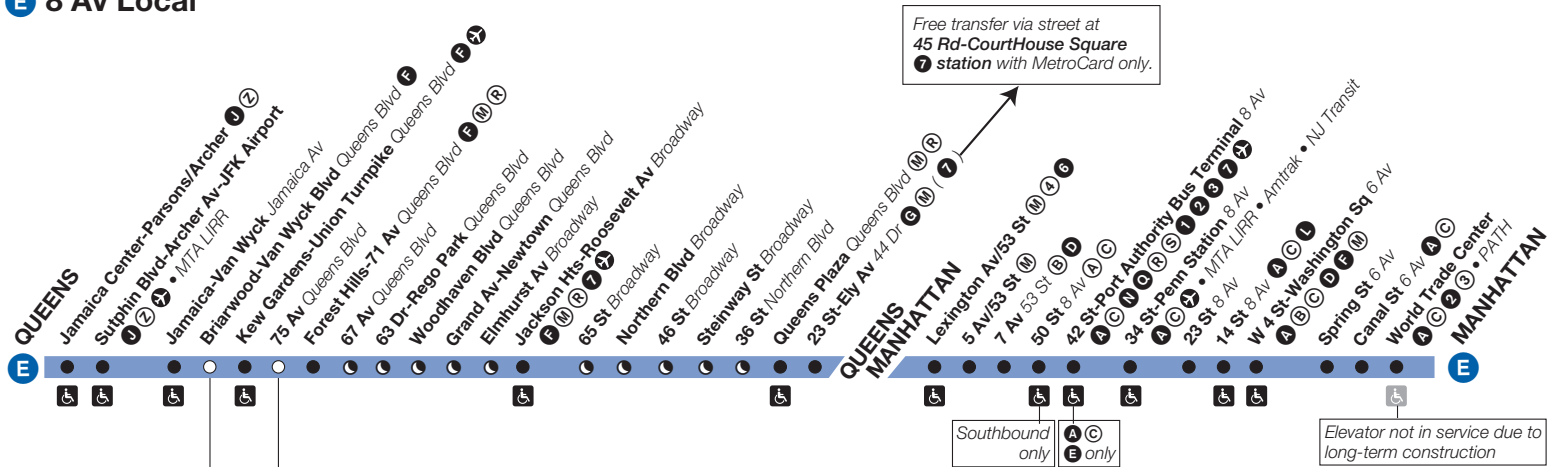

# E 8 Av Local

**E** trains stop at Briarwood-Van Wyck Blvd and 75 Av as follows:

- During weekday evenings and late nights.
- Saturday and Sunday.

tr00ea10153\_cs