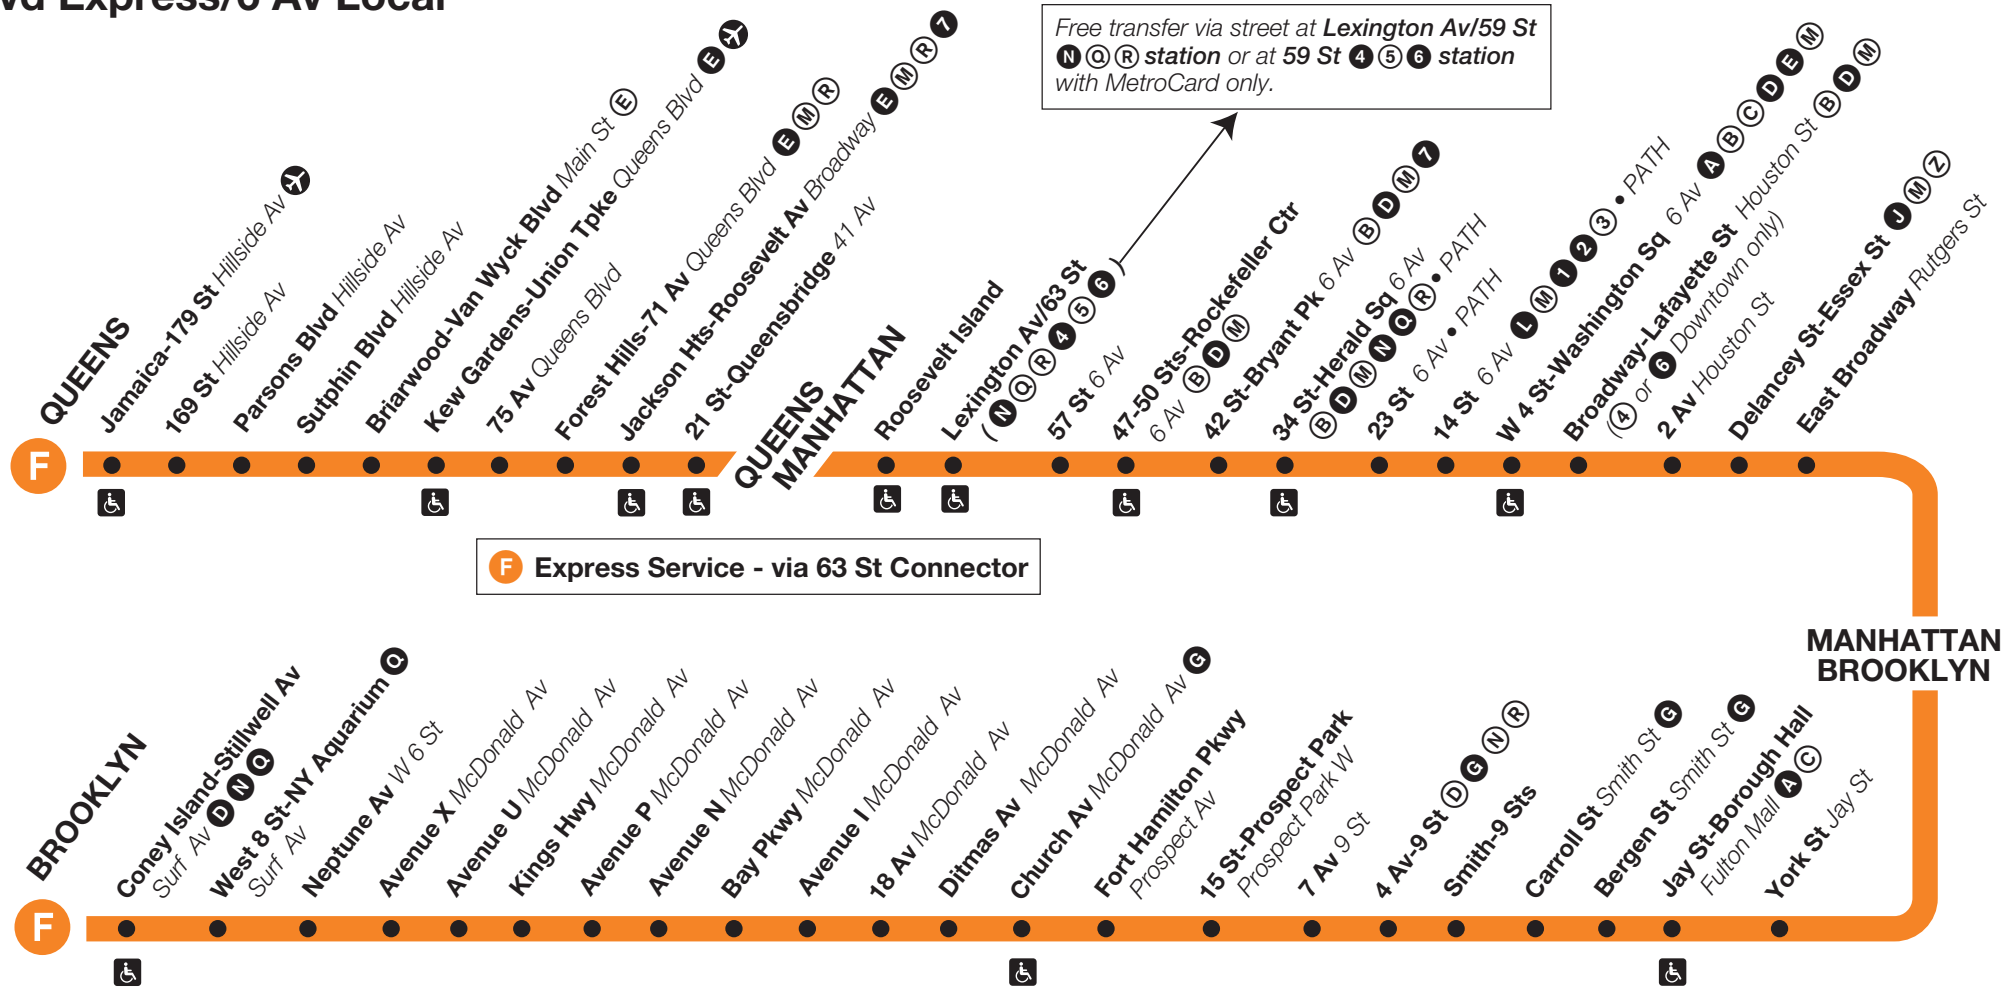

F trains operate at all times between Jamaica, Queens, and Stillwell Av, Brooklyn via the 63 St Connector (serving 21 St-Queensbridge, Roosevelt Island, Lexington Av-63 St, and 57 St-6 Av). **F** trains operate express along Queens Blvd at all times. **F** trains do not serve Queens Plaza, 23 St-Ely Av, Lexington Av-53 St and 5 Av-53 St.

tr00fa10153_cs

Weekday Service (F trains do not serve Queens Plaza, 23 St-Ely Av, Lexington Av-53 St and 5 Av-53 St)

F Southbound

From Jamaica-179 St, Queens, to Stillwell Av, Brooklyn, via 63 Street Connector