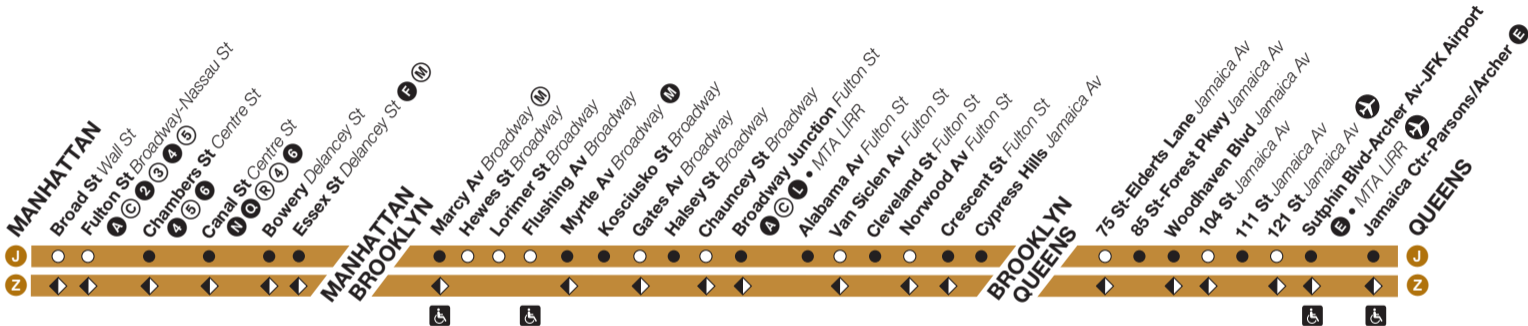

J Nassau St Local
Z Nassau St Express (weekday rush hours)

Station Service

FULL-TIME
Train always operates and always stops here.

PART-TIME
Train does not always operate or sometimes skips this station.

ONE-WAY RUSH HOUR
Train operates in one direction (to Manhattan AM, from Manhattan PM).

ACCESSIBLE STATION

Transfers

Full-time Part-time

Bus or AIRTRAIN to airport