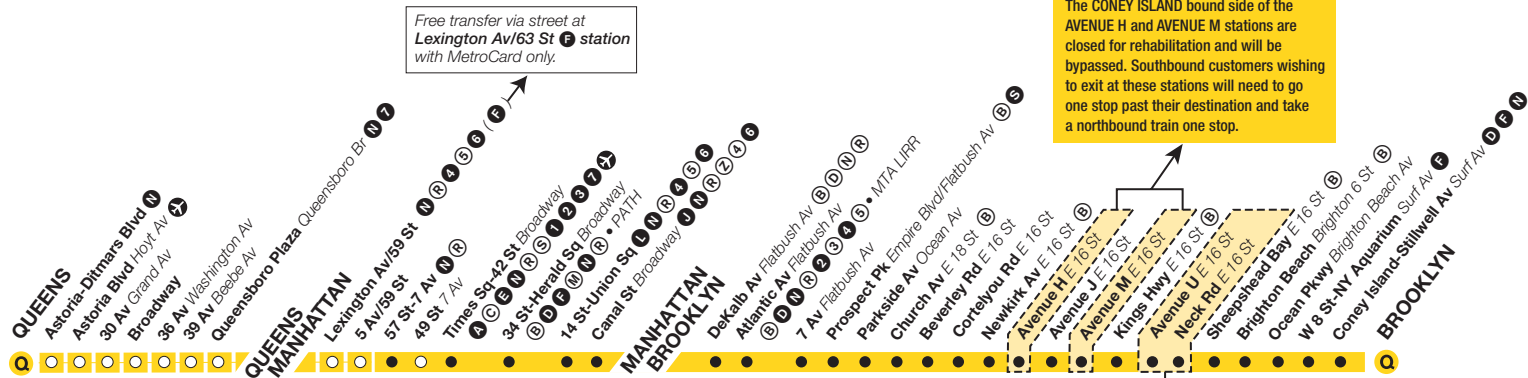

Q Broadway Express

Station Service

- **FULL-TIME**
  Train always operates and always stops here.
- **PART-TIME ROUTE EXTENSION**
  Train does not always operate or sometimes skips this station.
- **ACCESSIBLE STATION**

tr00qa10144_cs

Transfers

- **A** Full-time
- **A** Part-time
- **X** Bus or AIRTRAIN to airport

BEGINNING JANUARY 18, 2010 AND CONTINUING UNTIL FURTHER NOTICE:

The Manhattan bound side of the NECK RD and AVENUE U stations are closed for rehabilitation and will be bypassed. Northbound customers wishing to exit at these stations will need to go to the Kings Hwy station and take a southbound train to their desired stop.

During this rehabilitation the B3K bus will operate WEEKDAY MORNINGS between Gerritsen Av and the Kings Highway/East 16 St **B** **C** station making stops only on Avenue U. The B3K operates every 10 minutes, travel time is approximately 15 minutes, in each direction, and regular bus fare is charged.